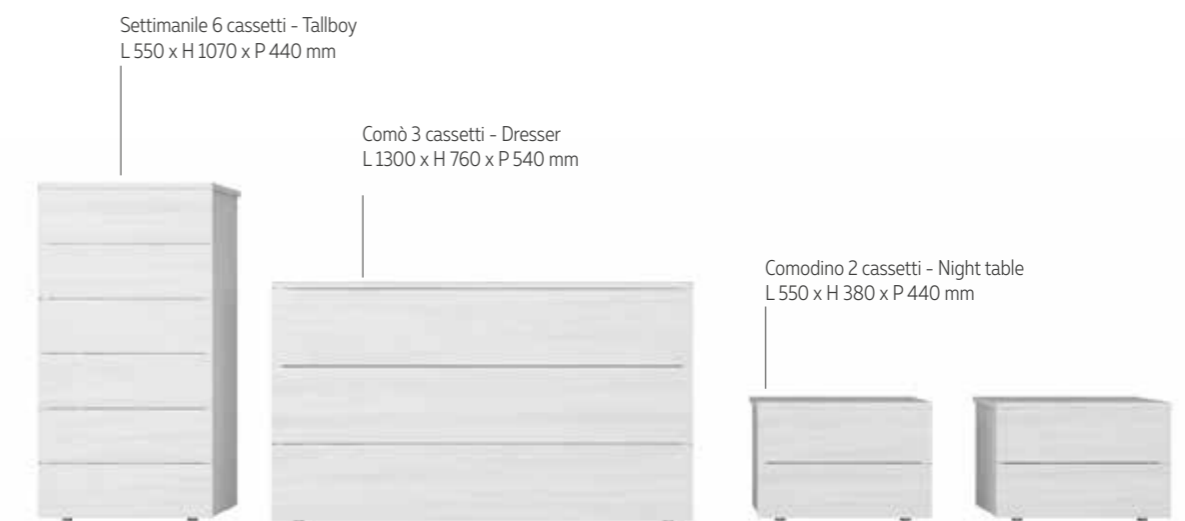

Finiture - Finishes

Materico: Olmo Sbiancato / Olmo Chiaro / Olmo Cenere
Melaminico: Bianco / Tortora / Platino
Laccato opaco: Bianco / Perla / Sahara / Sabbia / Ecrù / Titanio
Laccato lucido: Bianco / Sabbia
Dekor: Spatolato Tortora / Pietra Smeraldo (solo per frontali)