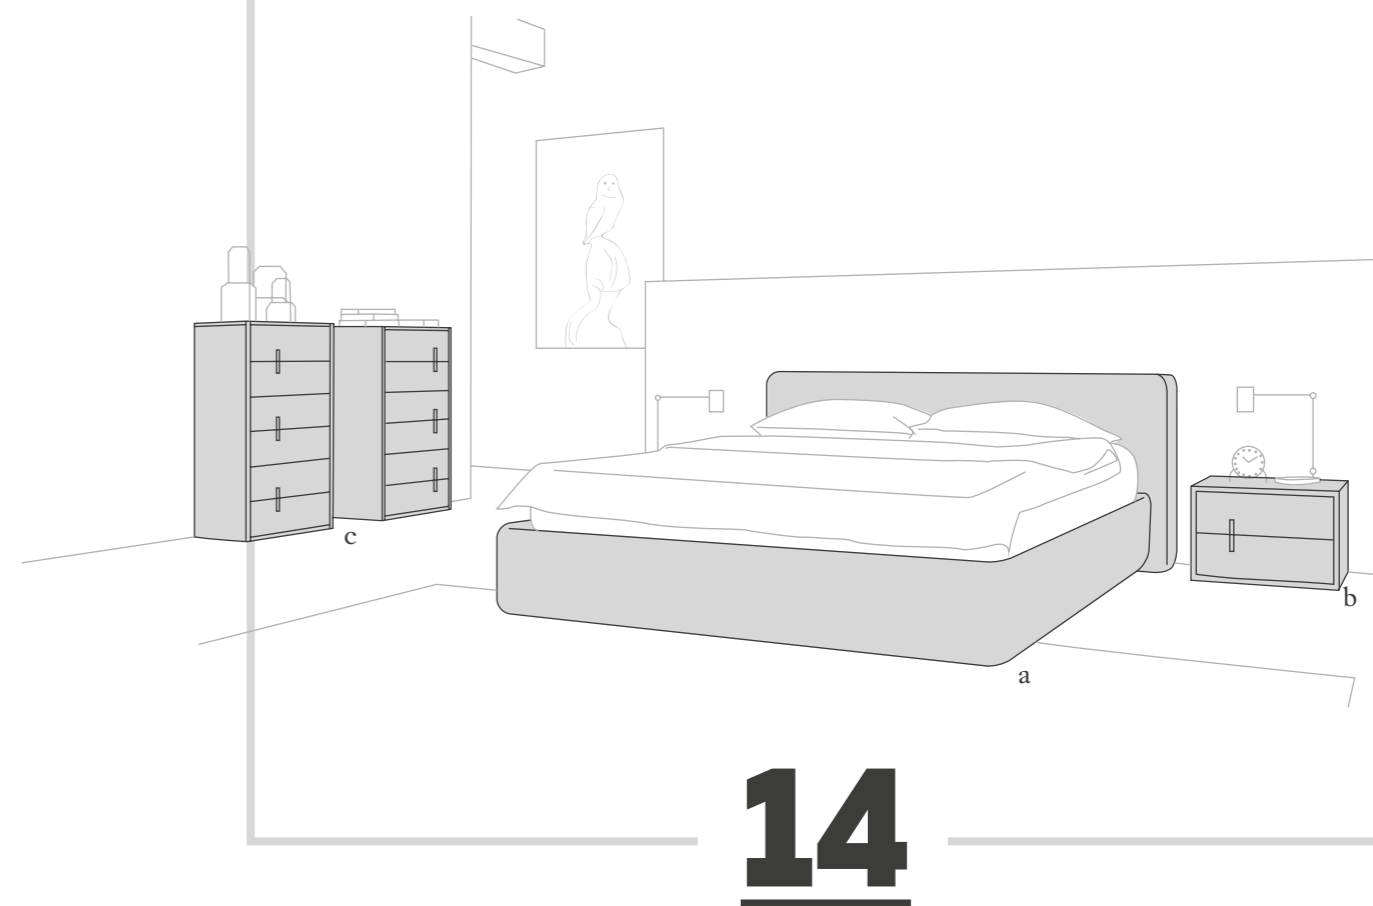

Letto Duke, Gruppo Ola

Finiture / finishes: Ecopelle E74, Materico Olmo Sbiancato

Elementi / elements: a - Letto imbottito Duke in Ecopelle E74
b - Comodini Ola in Materico Olmo Sbiancato con maniglia Ola
c - Settimanili Ola in Materico Olmo Sbiancato con maniglia Ola

a - Upholstered bed Duke, ecoleather E74
b - Chest of drawers Ola, material touch finish Olmo Sbiancato with handle Ola
c - Bedside tables Ola, material touch finish Olmo Sbiancato with handle Ola