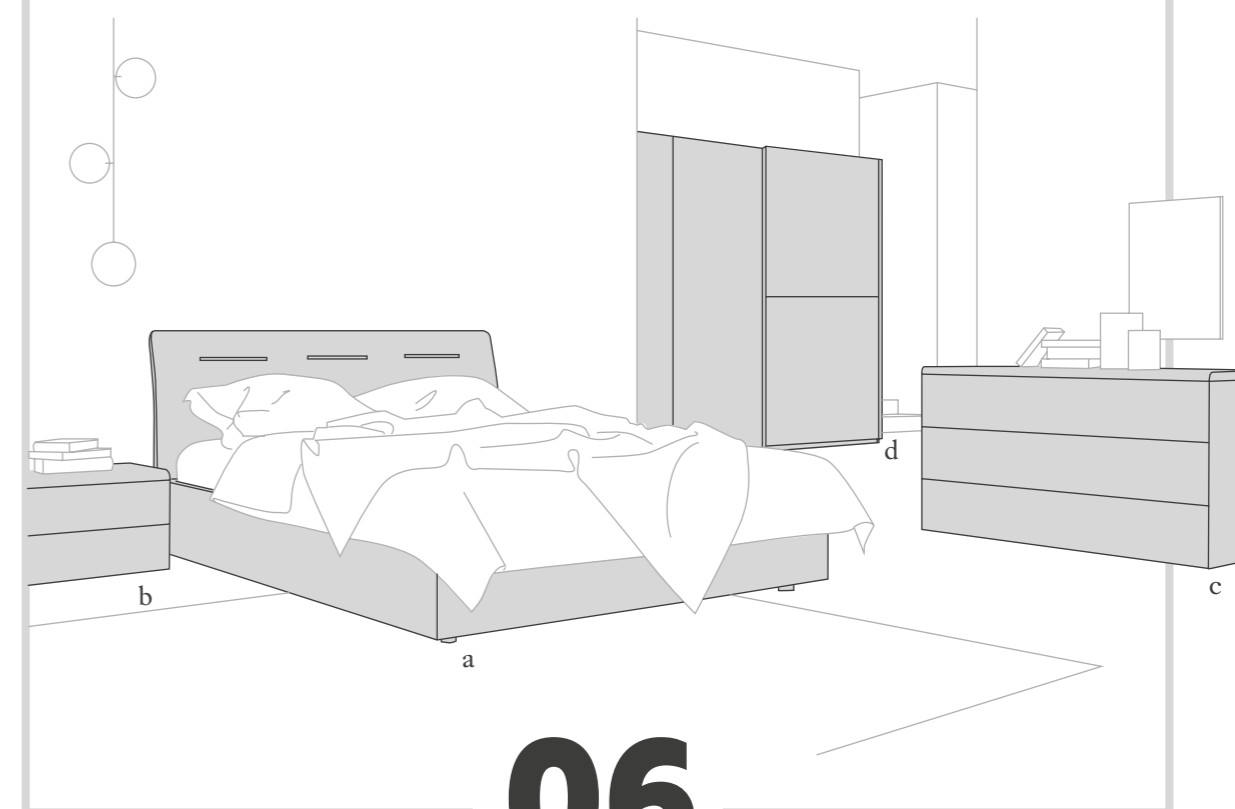

Letto Curve, Gruppo Joy, Armadio scorrevole Tria

Finiture / finishes: Materico Olmo Cenere, Melaminico Tortora

Elementi / elements: a - Letto Curve in Materico Olmo Cenere con giroletto D
b - Comodini Joy in Materico Olmo Cenere
c - Comò Joy in Materico Olmo Cenere
d - Armadio scorrevole Tria in Melaminico Tortora e Olmo Cenere

a - Bed Curve material touch finish Olmo Cenere with bed-ring D
b - Chest of drawers Joy, material touch finish Olmo Cenere
c - Bedside tables Joy, material touch finish Olmo Cenere
d - Wardrobe with sliding doors Tria, melamine Tortora and Olmo Cenere